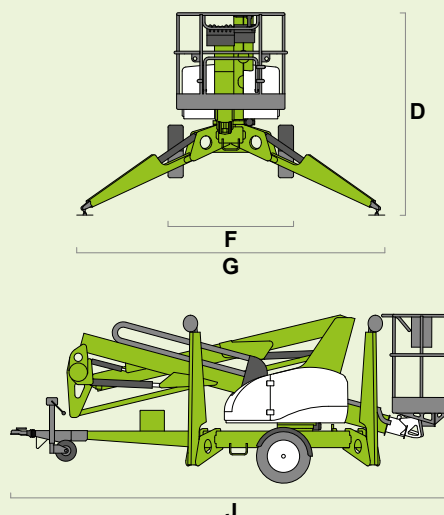

# 150T

(A) 14.7m  
48ft 6in

(B) 12.7m  
42ft

(C) 7.55m  
25ft

225kg  
500lbs

1.4m x 0.7m  
4ft 7in x 2ft 4in

(D) 2m  
6ft 7in

(F) 1.6m  
5ft 3in

(G) 3.8m  
12ft 6in

(J) 5.55m  
18ft 3in

1775kg  
3915lbs

**niftylift**

Chalkdell Drive, Shenley Wood,  
Milton Keynes, MK5 6GF  
England, United Kingdom  
+44 1908 223456  
sales@niftylift.com  
www.niftylift.com