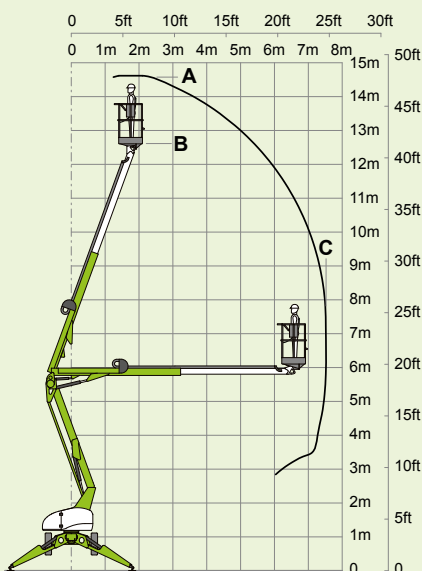

# 150T

(A) 14.7m  
48ft 6in

(B) 12.7m  
42ft

(C) 7.55m  
25ft

225kg  
500lbs

1.4m x 0.7m  
4ft 7in x 2ft 4in

(D) 2m  
6ft 7in

(F) 1.6m  
5ft 3in

(G) 3.8m  
12ft 6in

(J) 5.55m  
18ft 3in

1775kg  
3915lbs

**niftylift**

Chalkdell Drive, Shenley Wood,  
Milton Keynes, MK5 6GF  
England, United Kingdom  
+44 1908 223456  
sales@niftylift.com  
www.niftylift.com